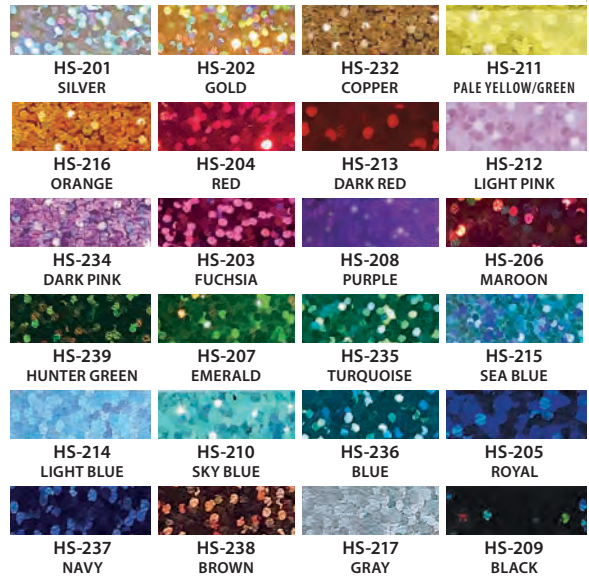

MULTICOLOR IMPRINTS

Art can contain up to six colors depending on size of the art and what the process will allow. PMS color matching is not available.

FONTS—Please convert all fonts to outlines (paths or curves).

SPARKLE Color Selection

Gloss Holographic Colors

Gloss Metallic Colors

Matte Colors